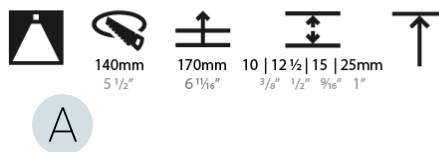

ELECTRICAL

Lamp Type: LED (Zhaga Standard)
Input Wattage (W): 28
Total Output Wattage (W): 26.4
Dimming: Tri-Mode (Non-Dimming and Phase Dimming (120Vac only) and 0-10V Dimming)
Driver Included: No
Driver Location: Recessed Housing
Driver Type: Constant Current - Universal
Driver Class: Class 2
Housing: See components
Input Voltage (V): 120 - 277
Constant Current (MA): 700

LED

Number of LEDs: 1
Color Temperature (°K): 2700 / 3000 / 3500 / 4000
Max. Delivered Lumen (lm): 2156 / 2244 / 2377 / 2425
Nominal Lumen (lm): 2909 / 3028 / 3208 / 2373
CRI: >90 CRI
Lamp Life (hrs): 50000
Upon Request: RGB-W Tunable White Special Color Temperature Special LED

OPTICAL

Reflector°: 18 / 34
Optic°: Lens Pack - No Lens / Linear Spread Lens / Honeycomb / Spread Lens
Adjustability: Fixed
Upon Request: Special Beam Angles

RATINGS AND CERTIFICATIONS

382, F 416-247-9319, www.zaneen.com
Certified and Compliant for North American Standards at the end of the existing Model #. For assistance on 'custom' specifications, contact zteam@zaneen.com.
In a constant effort to supply the best product, we reserve the right to change specifications or materials without notice. The most recent specification sheets are found at zaneen.com
IP rating: IP20