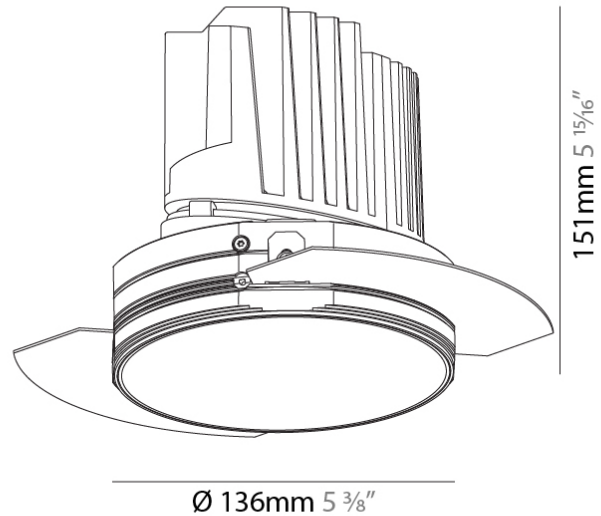

ELECTRICAL

Lamp Type: LED (Zhaga Standard)
Input Wattage (W): 13.2 / 16.5
Total Output Wattage (W): 12.1 / 14.7
Dimming: Tri-Mode (Non-Dimming and Phase Dimming (120Vac only) and 0-10V Dimming)
Driver Included: No
Driver Location: Recessed Housing
Driver Type: Constant Current - Universal
Driver Class: Class 2
Housing: See components
Input Voltage (V): 120 - 277
Constant Current (MA): 350

LED

Number of LEDs: 1
Color Temperature (°K): 2700 / 3000 / 3500 / 4000
Max. Delivered Lumen (lm): 814 / 877 / 911 / 930
Nominal Lumen (lm): 1246 / 1342 / 1396 / 1424
CRI: >90 CRI
Efficiency (%): 90.5
Lamp Life (hrs): 50000
Upon Request: RGB-W Tunable White Special Color Temperature Special LED

OPTICAL

Reflector°: 10
Optic°: Lens Pack - No Lens / Linear Spread Lens / Honeycomb / Spread Lens
Upon Request: Special Beam Angles

RATINGS AND CERTIFICATIONS

382, F 416-247-9319, www.zaneen.com
Certified and Compliant for North American Standards. At the end of the existing Model #. For assistance on 'custom' specifications, contact zteam@zaneen.com.
In a constant effort to supply the best product, we reserve the right to change specifications or materials without notice. The most recent specification sheets are found at zaneen.com
IP rating: IP20