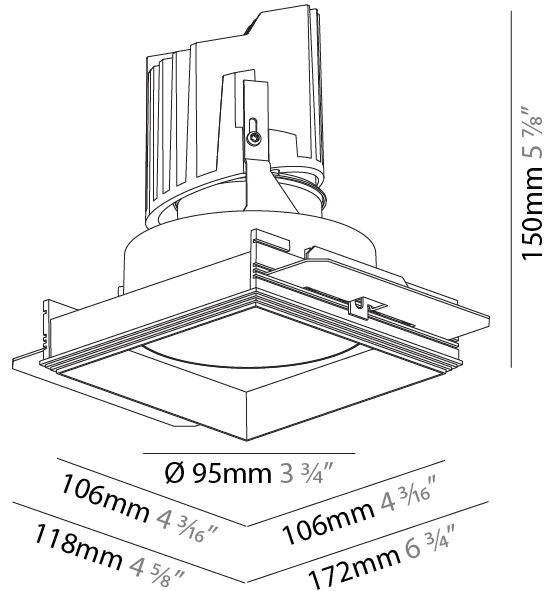

GENERAL

Series: Bioniq
Subseries: Bioniq Square Deep
Brand: Prolicht
Division: Architectural
Mounting Type: Trimless
Mounting Location: Ceiling
Subcategory: Downlight

PHYSICAL

Diameter (mm): 95
Diameter (in): 3 3/4
Length (mm): 106
Length (in): 4 3/16
Width (mm): 106
Width (in): 4 3/16
Height (mm): 150
Height (in): 5 7/8
Ceiling Thickness (mm): 10 / 12.5 / 15 / 25
Ceiling Thickness (in): 3/8 or 1/2 or 9/16 or 1
Min. Recessing Depth (mm): 170
Min. Recessing Depth (in): 6 11/16
Light Distribution: Downlight
Weight (kg): 0.688
Weight (lbs): 1.52
Fixture Finish: SSR / BKV / CWI / CRY / HAB / UFT / ITA / RUA / FTG / MYG / LOD / PUS / FRO / FUP / KIA / POP / BLS / SPG / MEY / GOH / GUM / CHC / COM / ABZ / JAG / OBR / MOS / ROR
Fixture Material: Aluminum Die Cast
Cut-out Measurements: 120mm / 4 3/4" x 120mm / 4 3/4"
Upon Request: Unique Ceiling Thickness

ELECTRICAL

Lamp Type: LED (Zhaga Standard)
Input Wattage (W): 16.5
Total Output Wattage (W): 14.7
Dimming: Dali Dimming
Driver Included: No
Driver Location: Recessed Housing
Driver Type: Constant Current - 120Vac
Driver Class: Class 2
Housing: See Components
Input Voltage (V): 120
Constant Current (MA): 350

LED

Number of LEDs: 1
Color Temperature (°K): Warm Dim
Max. Delivered Lumen (lm): 770
Nominal Lumen (lm): 1140
CRI: >90 CRI
Lamp Life (hrs): 50000
Upon Request: RGB-W Tunable White Special Color Temperature Special LED

OPTICAL

Reflector: 20 / 40 / 60
Upon Request: Special Beam Angles

RATINGS AND CERTIFICATIONS

Zaneen Group, Inc. 1600 988-3382, F 416-247-9319, www.zaneen.com

Certified By: Certified for North American Standards
In a constant effort to supply the best product, we reserve the right to change specifications or materials without notice. The most recent specification sheets are found at zaneen.com