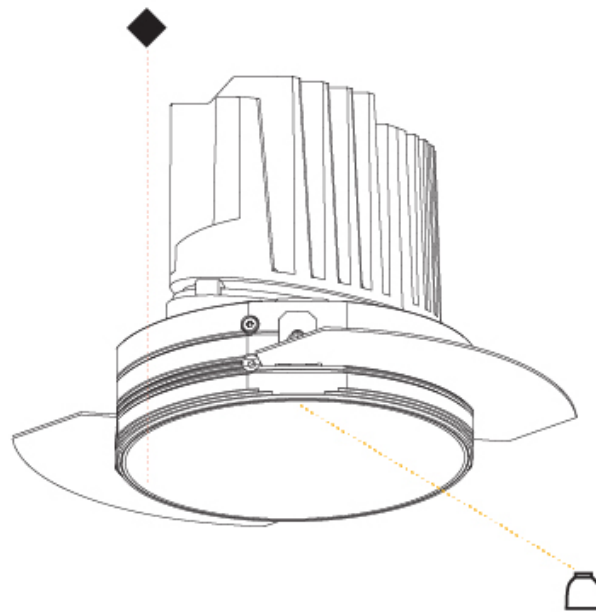

BIONIQ ROUND DEEP TRIMLESS

A35194-

PROJECT	_____
TYPE	_____
SPECIFIER	_____
QUANTITY	_____
DATE	_____