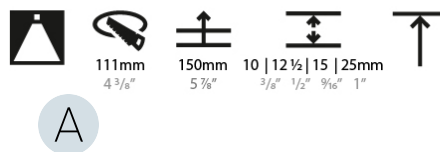

ELECTRICAL

Lamp Type: LED (Zhaga Standard)
Input Wattage (W): 13
Total Output Wattage (W): 11.8
Dimming: Tri-Mode (Non-Dimming and Phase Dimming (120Vac only) and 0-10V Dimming)
Driver Included: No
Driver Location: Recessed Housing
Driver Type: Constant Current - Universal
Driver Class: Class 2
Housing: See components
Input Voltage (V): 120 - 277
Constant Current (MA): 350

LED

Number of LEDs: 1
Color Temperature (°K): 2700 / 3000 / 3500 / 4000
Max. Delivered Lumen (lm): 876 / 909 / 955 / 974
Nominal Lumen (lm): 1304 / 1352 / 1421 / 1450
CRI: >90 CRI
Efficiency (%): 87.9 / 88.4 / 87.9
Lamp Life (hrs): 50000
Upon Request: RGB-W Tunable White Special Color Temperature Special LED

OPTICAL

Reflector°: 18 / 42 / 60
Optic°: Lens Pack - No Lens / Linear Spread Lens / Honeycomb / Spread Lens
Upon Request: Special Beam Angles

RATINGS AND CERTIFICATIONS

382, F 416-247-9319, www.zaneen.com
Certified by Intertek for North American Standards at the end of the existing Model #. For assistance on 'custom' specifications, contact zteam@zaneen.com.
In a constant effort to supply the best product, we reserve the right to change specifications or materials without notice. The most recent specification sheets are found at zaneen.com
IP rating: IP20