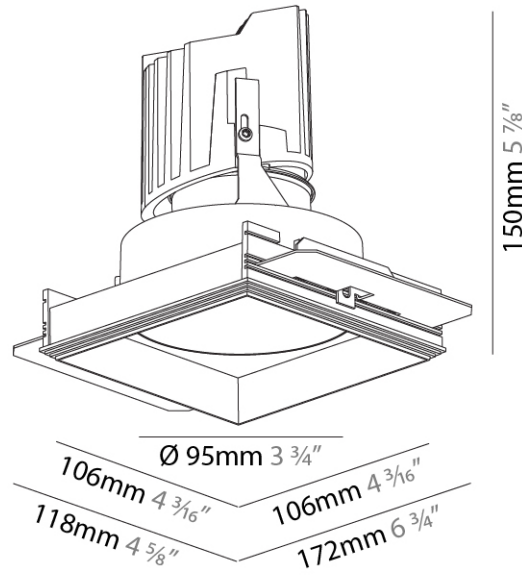

PHYSICAL

Shape: Square
Diameter (mm): 95
Diameter (in): 3 3/4
Length (mm): 106
Length (in): 4 3/16
Width (mm): 106
Width (in): 4 3/16
Depth (mm): 150
Depth (in): 5 7/8
Ceiling Thickness (mm): 10 / 12.5 / 15 / 25
Ceiling Thickness (in): 3/8 or 1/2 or 9/16 or 1
Min. Recessing Depth (mm): 170
Min. Recessing Depth (in): 6 11/16
Light Distribution: Downlight
Weight (kg): 0.705
Weight (lbs): 1.55
Fixture Finish: SSR / BKV / CWI / CRY / HAB / UFT / ITA / RUA / FTG / MYG / LOD / PUS / FRO / FUP / KIA / POP / BLS / SPG / MEY / GOH / GUM / CHC / COM / ABZ / JAG / OBR / MOS / ROR
Fixture Material: Aluminum Die Cast
Cut-out Measurements: 120mm / 4 3/4" x 120mm / 4 3/4"
Upon Request: Unique Ceiling Thickness

ELECTRICAL

Lamp Type: LED (Zhaga Standard)
Input Wattage (W): 15.5
Total Output Wattage (W): 14.5
Dimming: Tri-Mode (Non-Dimming and Phase Dimming (120Vac only) and 0-10V Dimming)
Driver Included: No
Driver Location: Recessed Housing
Driver Type: Constant Current - Universal
Driver Class: Class 2
Housing: See components
Input Voltage (V): 120 - 277
Constant Current (MA): 500

LED

Number of LEDs: 1
Color Temperature (°K): 2700 / 3000 / 3500 / 4000
Max. Delivered Lumen (lm): 940 / 980 / 1029 / 1050
Nominal Lumen (lm): 1386 / 1438 / 1511 / 1542
CRI: >90 CRI
Efficiency (%): 87.9 / 88.4 / 87.9
Lamp Life (hrs): 50000
Upon Request: RGB-W Tunable White Special Color Temperature Special LED

OPTICAL

Reflector°: 20 / 40 / 60
Upon Request: Special Beam Angles

ZANEEN® © 2024, 10000 188-3382, F 416-247-9319, www.zaneen.com

Available for international specifications by adding 'INT' at the end of the existing Model #. For assistance on 'custom' specifications, contact zteam@zaneen.com.
In a constant effort to supply the best product, we reserve the right to change specifications or materials without notice. The most recent specification sheets are found at zaneen.com
IP rating: IP20