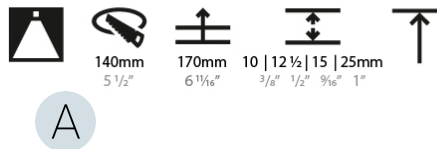

ELECTRICAL

Lamp Type: LED (Zhaga Standard)
Input Wattage (W): 13.2 / 16.5
Total Output Wattage (W): 12.1 / 14.7
Dimming: Tri-Mode (Non-Dimming and Phase Dimming (120Vac only) and 0-10V Dimming)
Driver Included: No
Driver Location: Recessed Housing
Driver Type: Constant Current - Universal
Driver Class: Class 2
Housing: See components
Input Voltage (V): 120 - 277
Constant Current (MA): 350

LED

Number of LEDs: 1
Color Temperature (°K): 2700 / 3000 / 3500 / 4000
Max. Delivered Lumen (lm): 814 / 877 / 911 / 930
Nominal Lumen (lm): 1246 / 1342 / 1396 / 1424
CRI: >90 CRI
Efficiency (%): 90.5
Lamp Life (hrs): 50000
Upon Request: RGB-W Tunable White Special Color Temperature Special LED

OPTICAL

Reflector°: 10
Optic°: Lens Pack - No Lens / Linear Spread Lens / Honeycomb / Spread Lens
Upon Request: Special Beam Angles

RATINGS AND CERTIFICATIONS

382, F 416-247-9319, www.zaneen.com
Certified and Compliant for North American Standards. At the end of the existing Model #. For assistance on 'custom' specifications, contact zteam@zaneen.com.
In a constant effort to supply the best product, we reserve the right to change specifications or materials without notice. The most recent specification sheets are found at zaneen.com
IP rating: IP20