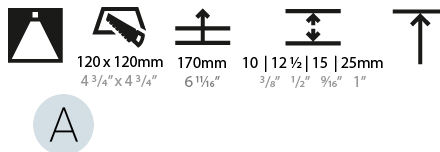

PHYSICAL

Shape: Square
Length (mm): 106
Length (in): 4 ³/₁₆
Width (mm): 106
Width (in): 4 ³/₁₆
Height (mm): 150
Height (in): 5 ⁷/₈
Ceiling Thickness (mm): 10 / 12.5 / 15 / 25
Ceiling Thickness (in): 3/8 or 1/2 or 9/16 or 1
Min. Recessing Depth (mm): 170
Min. Recessing Depth (in): 6 ¹¹/₁₆
Light Distribution: Downlight
Weight (kg): 0.769
Weight (lbs): 1.69
Fixture Finish: SSR / BKV / CWI / CRY / HAB / UFT / ITA / RUA / FTG / MYG / LOD / PUS / FRO / FUP / KIA / POP / BLS / SPG / MEY / GOH / GUM / CHC / COM / ABZ / JAG / OBR / MOS / ROR
Fixture Material: Aluminum Die Cast
Cut-out Measurements: 120mm / 4 3/4" x 120mm / 4 3/4"
Upon Request: Unique Ceiling Thickness

ELECTRICAL

Lamp Type: LED (Zhaga Standard)
Input Wattage (W): 16.5
Total Output Wattage (W): 14.7
Dimming: Dali Dimming
Driver Included: No
Driver Location: Recessed Housing
Driver Type: Constant Current - 120Vac
Driver Class: Class 2
Housing: See Components
Input Voltage (V): 120
Constant Current (MA): 350

LED

Number of LEDs: 1
Max. Delivered Lumen (lm): 770
Nominal Lumen (lm): 1140
CRI: >90 CRI
Lamp Life (hrs): 50000
Upon Request: RGB-W Tunable White Special Color Temperature Special LED

OPTICAL

Reflector*: 20 / 40 / 60
Upon Request: Special Beam Angles

RATINGS AND CERTIFICATIONS

Certified By: Certified for North American Standards

IP rating: IP20
Zaneen Company Inc. © 2024, T 1800-388-3382, F 416-247-9319, www.zaneen.com