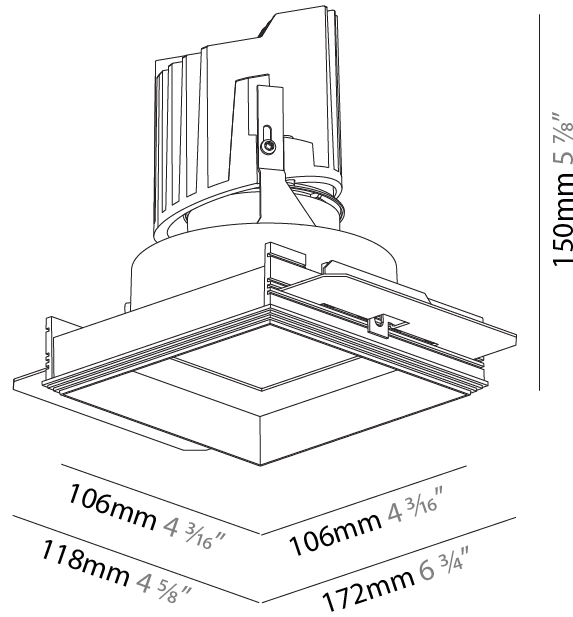

PHYSICAL

Shape: Square
Length (mm): 106
Length (in): 4 ³/₁₆
Width (mm): 106
Width (in): 4 ³/₁₆
Height (mm): 150
Height (in): 5 ⁷/₈
Ceiling Thickness (mm): 10 / 12.5 / 15 / 25
Ceiling Thickness (in): 3/8 or 1/2 or 9/16 or 1
Min. Recessing Depth (mm): 170
Min. Recessing Depth (in): 6 ¹¹/₁₆
Light Distribution: Downlight
Weight (kg): 0.769
Weight (lbs): 1.69
Fixture Finish: SSR / BKV / CWI / CRY / HAB / UFT / ITA / RUA / FTG / MYG / LOD / PUS / FRO / FUP / KIA / POP / BLS / SPG / MEY / GOH / GUM / CHC / COM / ABZ / JAG / OBR / MOS / ROR
Fixture Material: Aluminum Die Cast
Cut-out Measurements: 120mm / 4 3/4" x 120mm / 4 3/4"
Upon Request: Unique Ceiling Thickness

ELECTRICAL

Lamp Type: LED (Zhaga Standard)
Input Wattage (W): 16.5
Total Output Wattage (W): 14.7
Dimming: Dali Dimming
Driver Included: No
Driver Location: Recessed Housing
Driver Type: Constant Current - 120Vac
Driver Class: Class 2
Housing: See Components
Input Voltage (V): 120
Constant Current (MA): 350

LED

Number of LEDs: 1
Max. Delivered Lumen (lm): 770
Nominal Lumen (lm): 1140
CRI: >90 CRI
Lamp Life (hrs): 50000
Upon Request: RGB-W Tunable White Special Color Temperature Special LED

OPTICAL

Reflector*: 20 / 40 / 60
Upon Request: Special Beam Angles

RATINGS AND CERTIFICATIONS

Certified By: Certified for North American Standards

IP rating: IP20
Zaneen Company Inc. © 2024, T 1800-388-3382, F 416-247-9319, www.zaneen.com